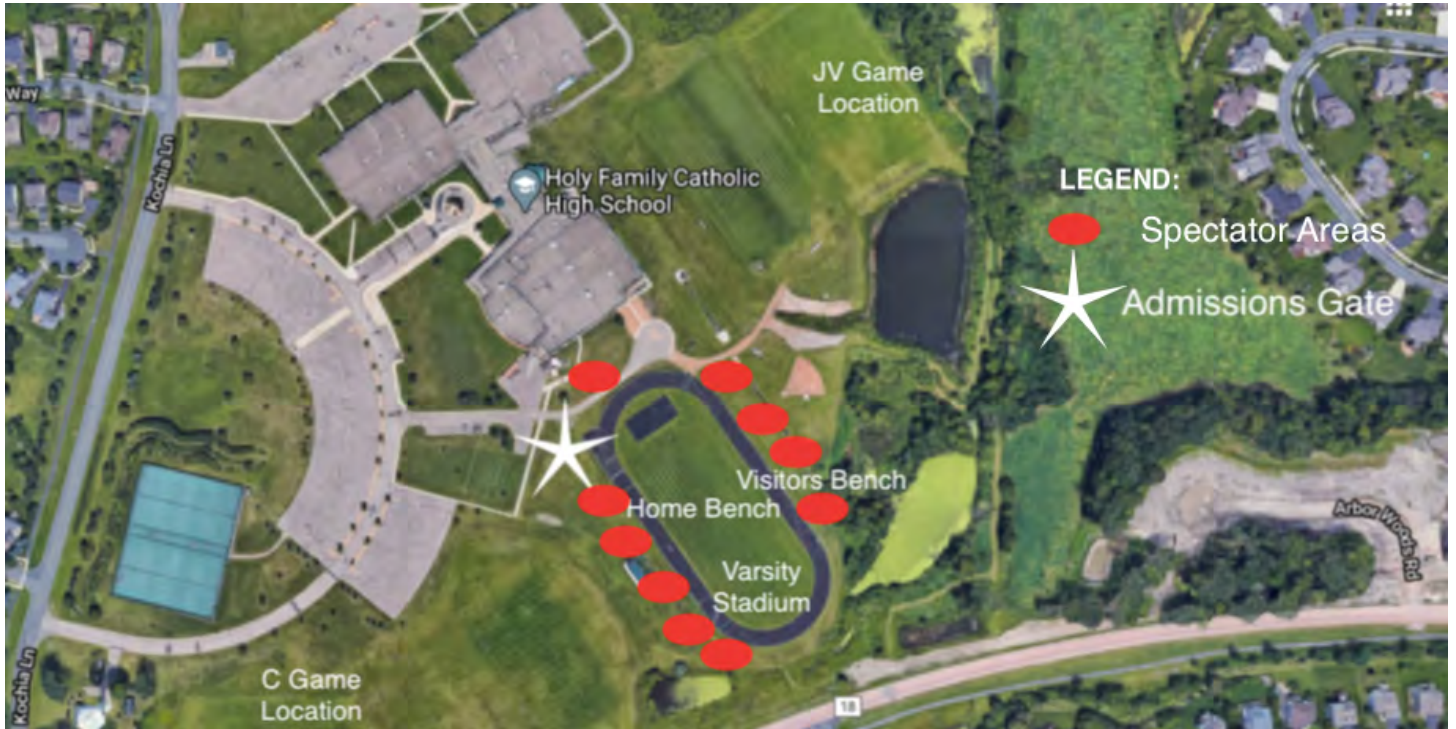

LOGISTICS FOR TEAMS & FANS

FANS:

Must display their e-ticket on a mobile device when entering the facility (or show their 2020 HF Booster Club Pass or HF Student ID) at the admissions table prior to entering the facility. (No cost for JV or C games).

Anyone who enters the facility without checking in at the admissions table will be asked to leave.

Capacity limits will be strictly enforced to ensure the safety of all involved.

VISITING TEAMS:

Please enter the facility through the gates on the east end of the field, as you access the visitors bench. Busses can park in the maintenance lot.

Athletic Training services will be provided on site.